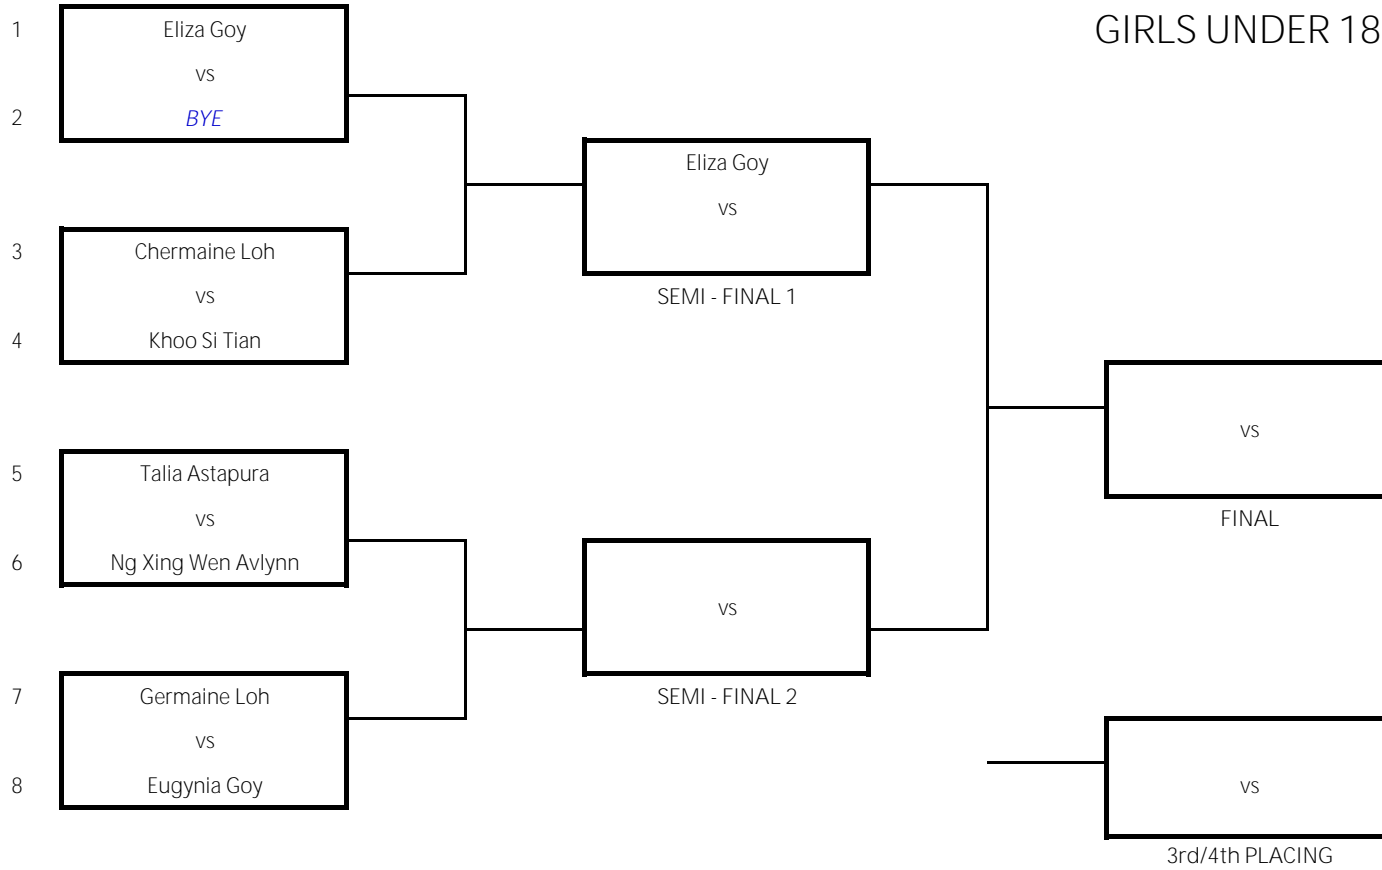

GIRLS UNDER 18