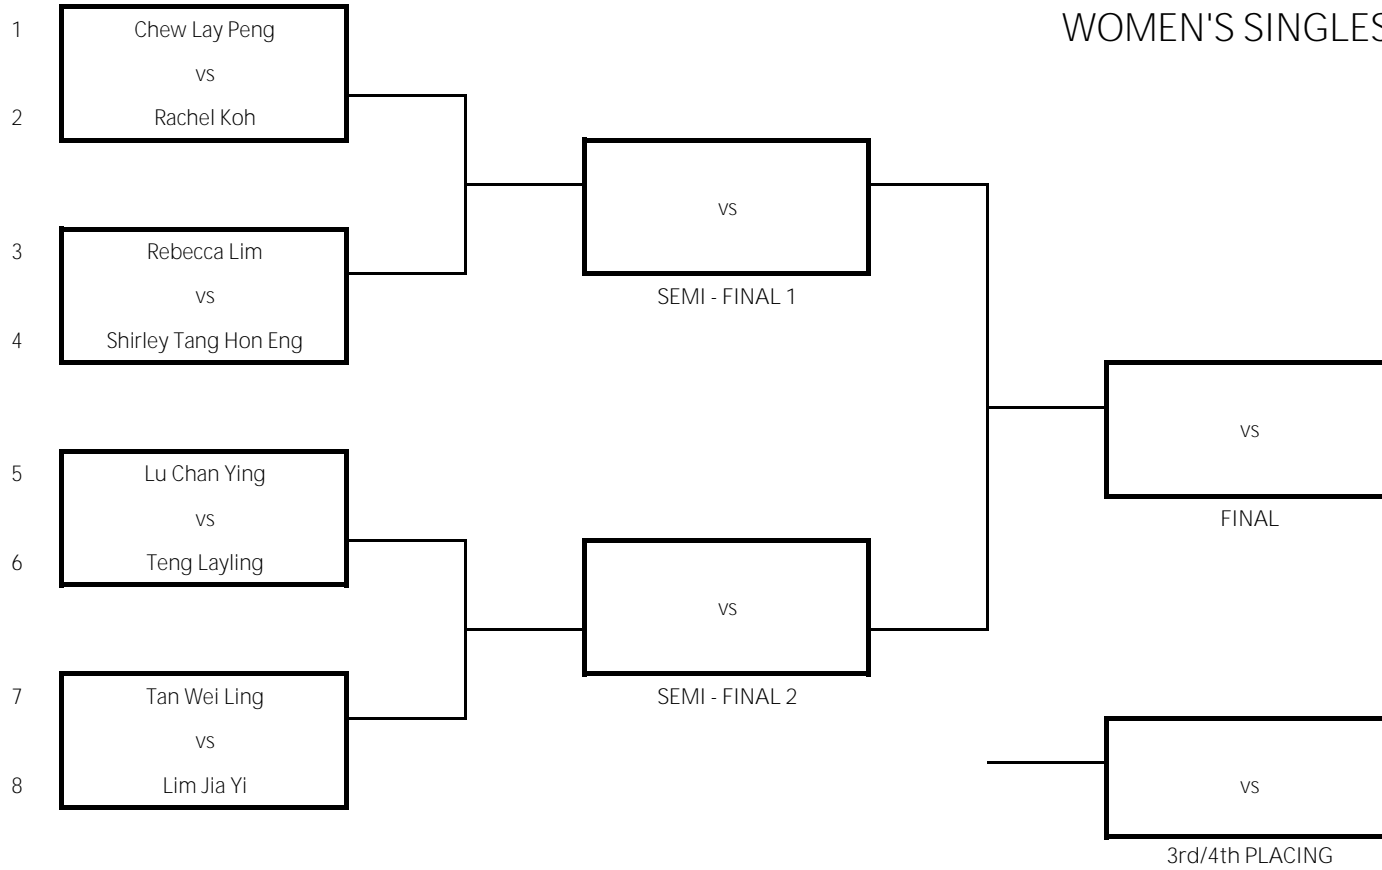

BADMINTON
15 JULY 2018
COMMUNITY AUDITORIUM @ OUR TAMPINES HUB

9:00AM - 5:30PM

TOURNAMENT RULES NATIONAL DEAF GAMES BADMINTON

- In Preliminary Round, it shall be a round robin group stage of 11 points scoring system.
 - Best of 3 sets of 11 points rally scoring system with no deuce. If the match is 10-all, the player(s) that score the 11th point first shall win the set.
- If both players/ teams have 1 win and 1 loss in group, the higher total of point differences in their matches will advance.
- It shall apply to all Round Robin Group Stages.
- Top players/ team from each group will advance to the next round of knock out stage.
- Quarter-Final and Semi-Final will be based on
 - Best of 3 sets of 11 points rally scoring system with a deuce up to 15 points.
- Final & 3rd/4th Placing will be based on
 - Best of 3 sets of 21 points rally scoring system with a deuce up to 25 points.
- The times stated on each match are estimated only. Matches can be called 15 minutes earlier.
- Players are advised to arrive at the hall half an hour earlier before their match for registration and warm up.
- No Show Rule - If a player/pairs do not turn up for their match 3 minutes after their names have been called, the match will be forfeited and will be won by their opponent
- Should any disputes arise between players during a match, the Tournament Director holds the rights to make the final decision.

GIRLS UNDER 18

BADMINTON
15 JULY 2018
COMMUNITY AUDITORIUM @ OUR TAMPINES HUB
9:00AM - 5:30PM

WOMEN'S SINGLES

MEN'S SINGLES