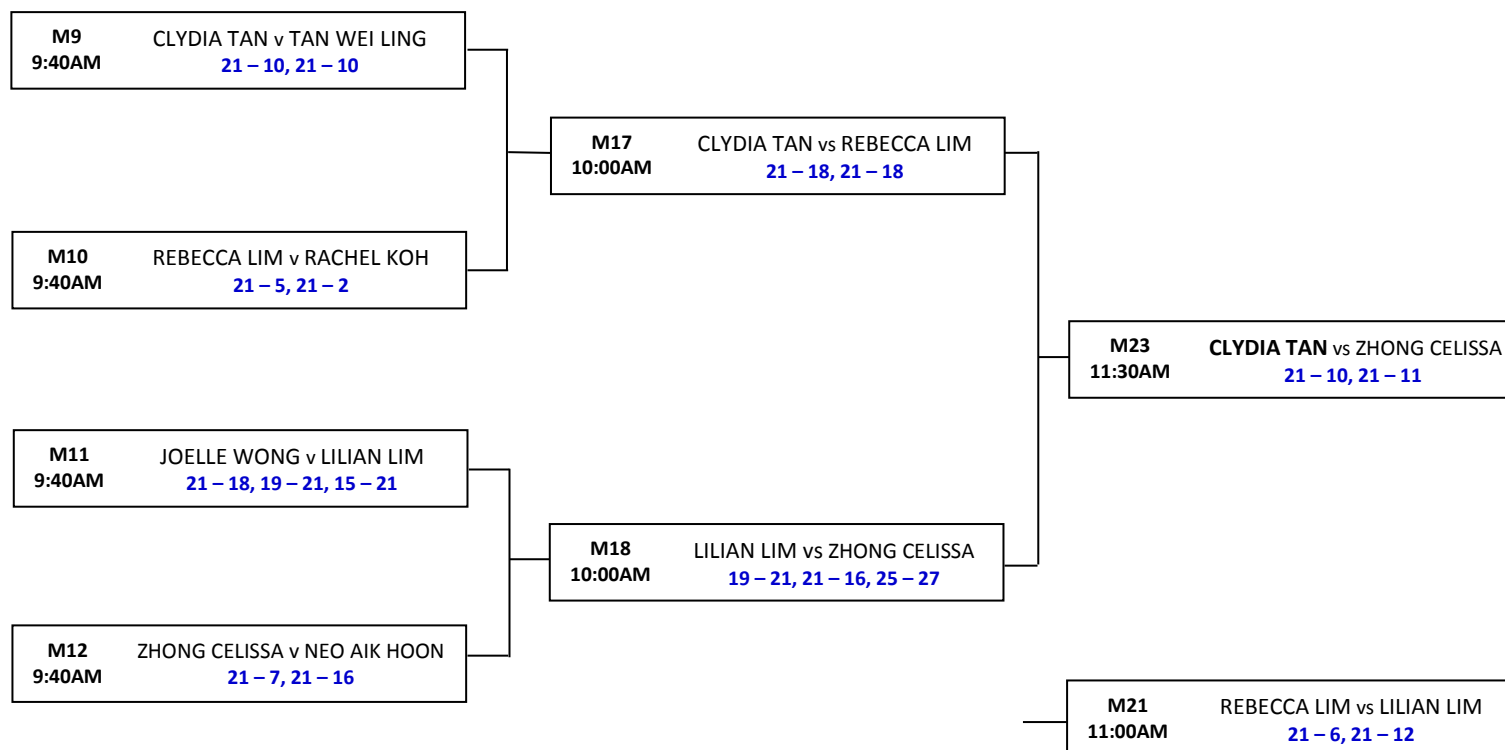

OFFICIAL FIXTURES (BADMINTON) WOMEN SINGLES

* Time slots are subject to the player(s) advancing to the next stage. The player(s) will be called upon by the liaison officers at least five (5) minutes before the match begins. Failure to report will result in walkover.