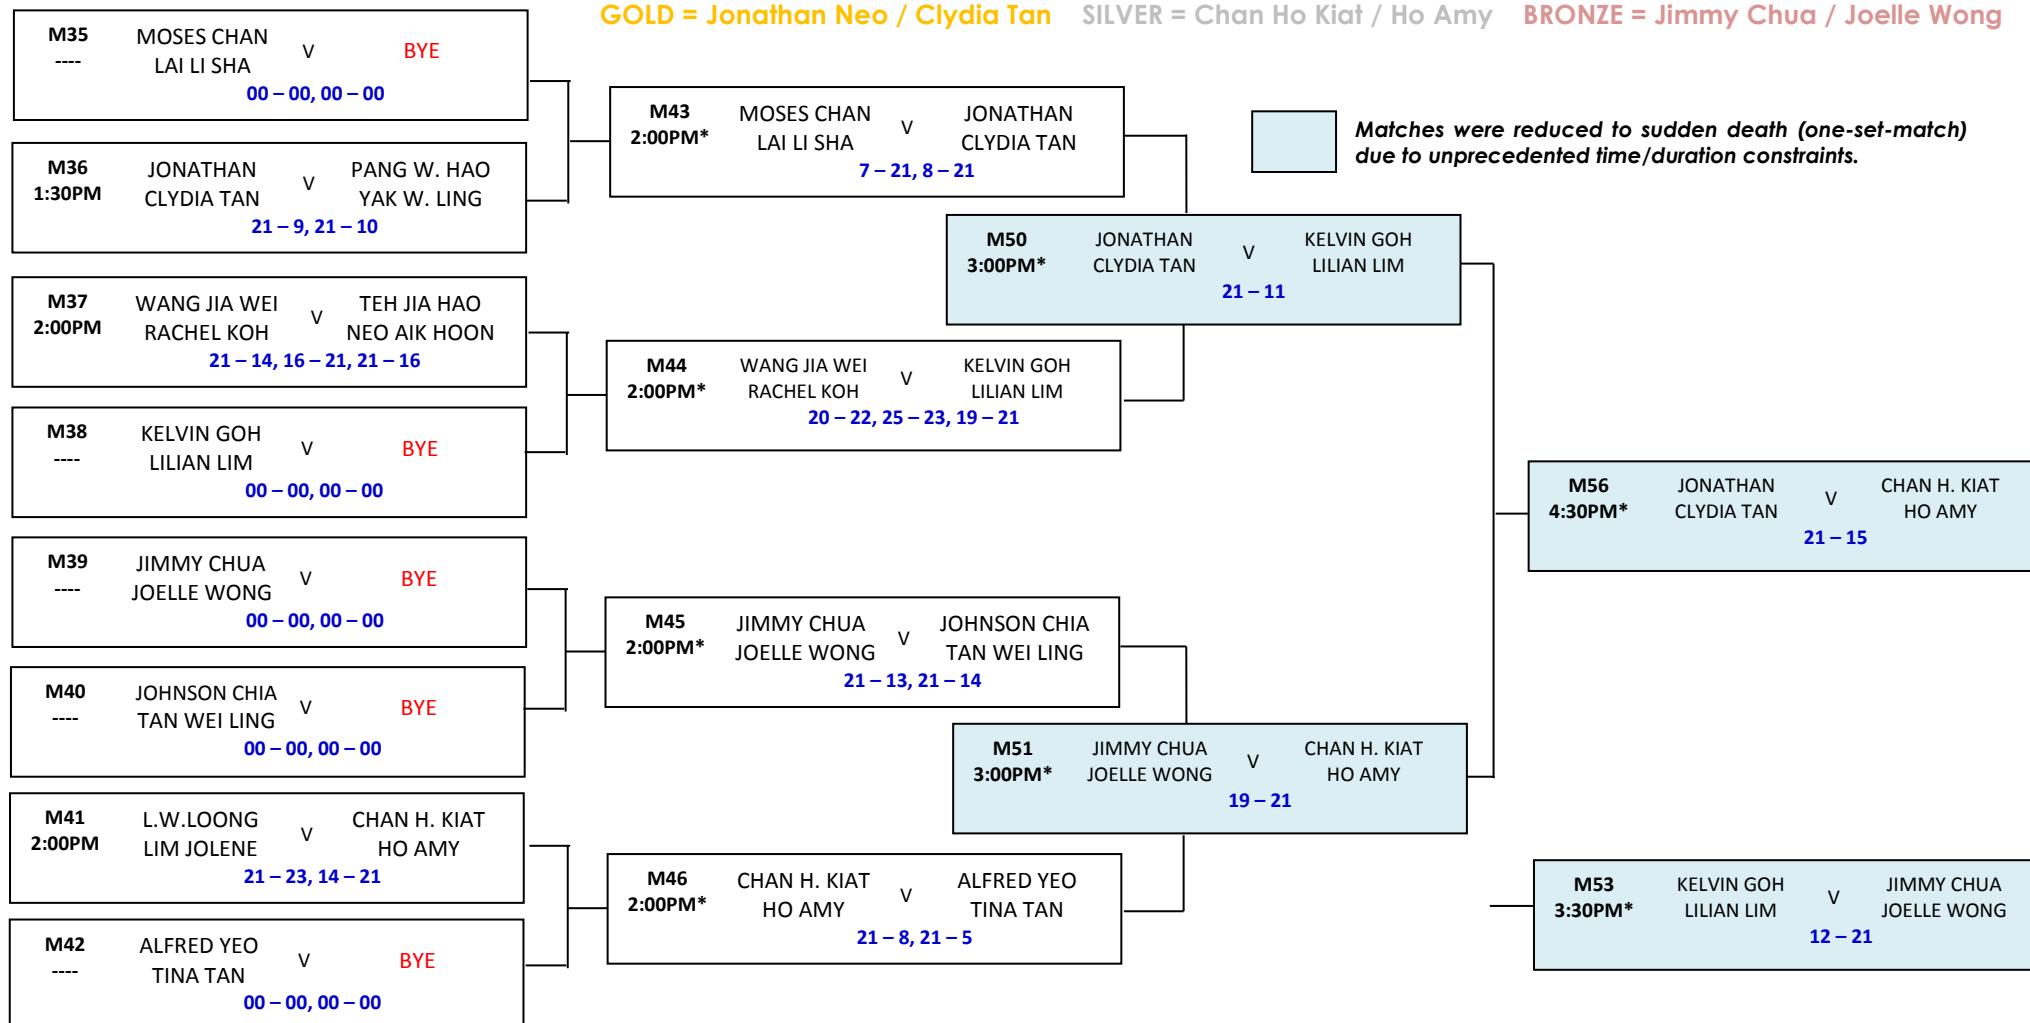

# OFFICIAL FIXTURES (BADMINTON) WOMEN DOUBLES

**GOLD = Rachel Koh/Clydia Tan**   **SILVER = Lim Jo Lene/Tan Wei Ling**   **BRONZE = Tina Tan / Lilian Lim**

\* Time slots are subject to the player(s) advancing to the next stage. The player(s) will be called upon by the liaison officers at least five (5) minutes before the match begins. Failure to report will result in walkover.

# OFFICIAL FIXTURES (BADMINTON) MEN DOUBLES

**GOLD = Alex Chiew / Teet Guo Cheng**    **SILVER = Chua De Bao / Alfred Halim**    **BRONZE = Jonathan Neo / Johnson Chia**

\* Time slots are subject to the player(s) advancing to the next stage. The player(s) will be called upon by the liaison officers at least five (5) minutes before the match begins. Failure to report will result in walkover.

# OFFICIAL FIXTURES (BADMINTON) MIXED DOUBLES

**GOLD = Jonathan Neo / Clydia Tan**    **SILVER = Chan Ho Kiat / Ho Amy**    **BRONZE = Jimmy Chua / Joelle Wong**

\* Time slots are subject to the player(s) advancing to the next stage. The player(s) will be called upon by the liaison officers at least five (5) minutes before the match begins. Failure to report will result in walkover.