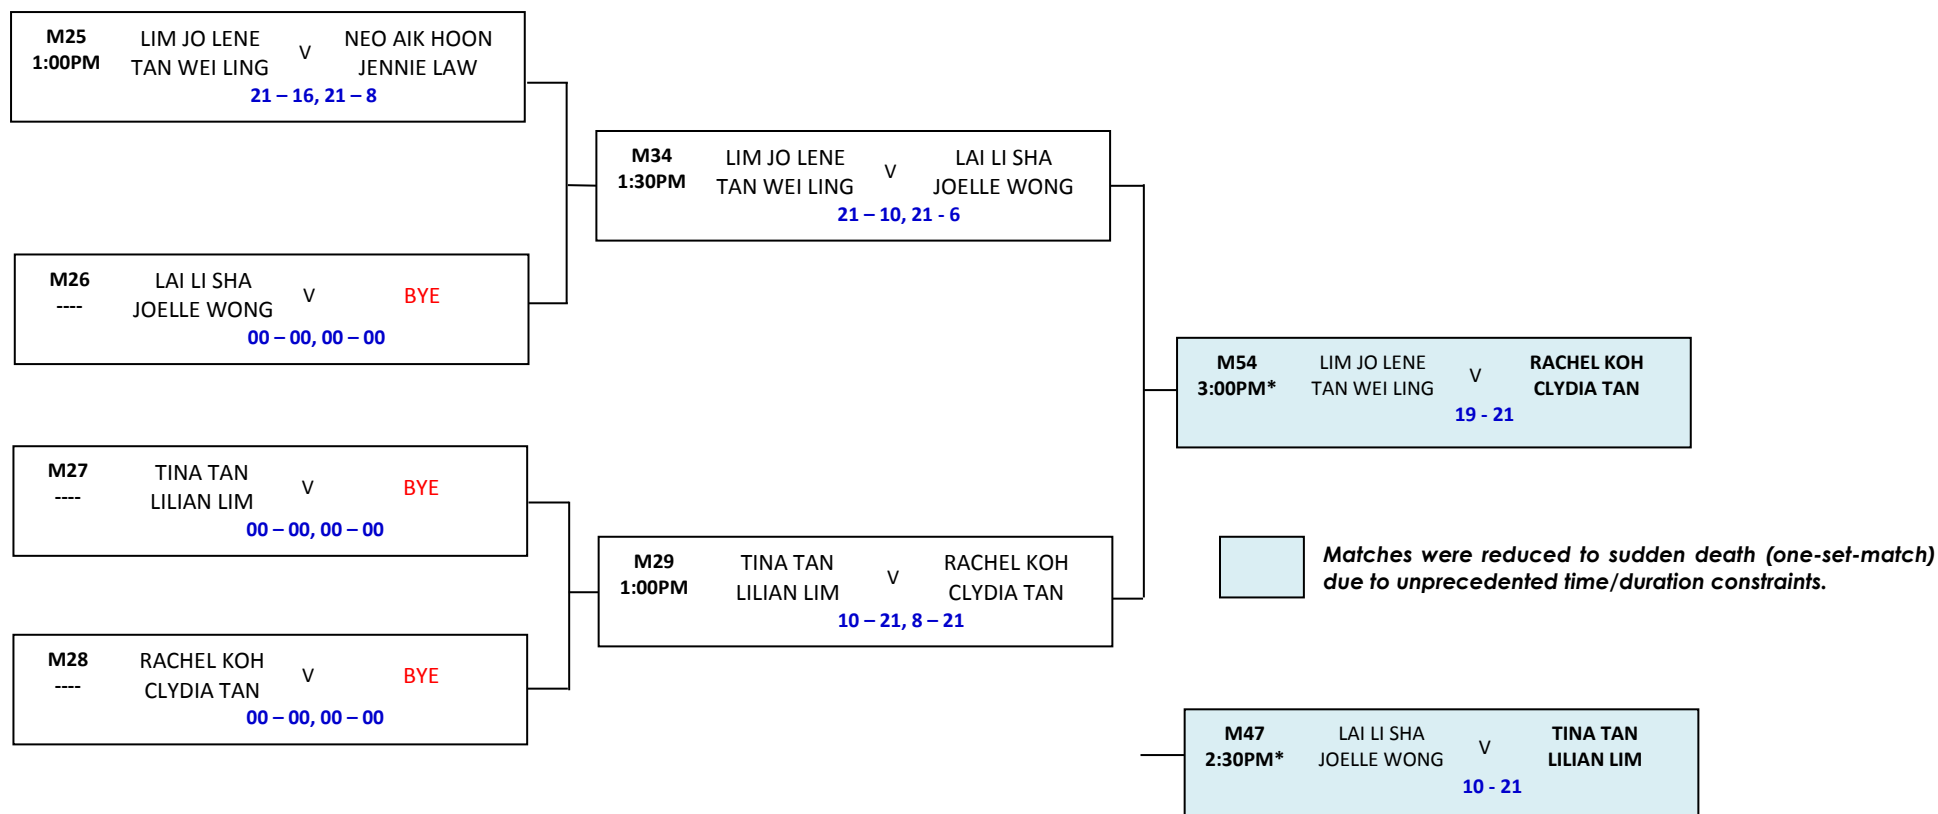

\* Time slots are subject to the player(s) advancing to the next stage. The player(s) will be called upon by the liaison officers at least five (5) minutes before the match begins. Failure to report will result in walkover.

# OFFICIAL FIXTURES (BADMINTON) WOMEN SINGLES

\* Time slots are subject to the player(s) advancing to the next stage. The player(s) will be called upon by the liaison officers at least five (5) minutes before the match begins. Failure to report will result in walkover.

# OFFICIAL FIXTURES (BADMINTON) WOMEN DOUBLES

**GOLD = Rachel Koh/Clydia Tan**   **SILVER = Lim Jo Lene/Tan Wei Ling**   **BRONZE = Tina Tan / Lilian Lim**

\* Time slots are subject to the player(s) advancing to the next stage. The player(s) will be called upon by the liaison officers at least five (5) minutes before the match begins. Failure to report will result in walkover.

# OFFICIAL FIXTURES (BADMINTON) MEN DOUBLES

**GOLD = Alex Chiew / Teet Guo Cheng**    **SILVER = Chua De Bao / Alfred Halim**    **BRONZE = Jonathan Neo / Johnson Chia**

\* Time slots are subject to the player(s) advancing to the next stage. The player(s) will be called upon by the liaison officers at least five (5) minutes before the match begins. Failure to report will result in walkover.