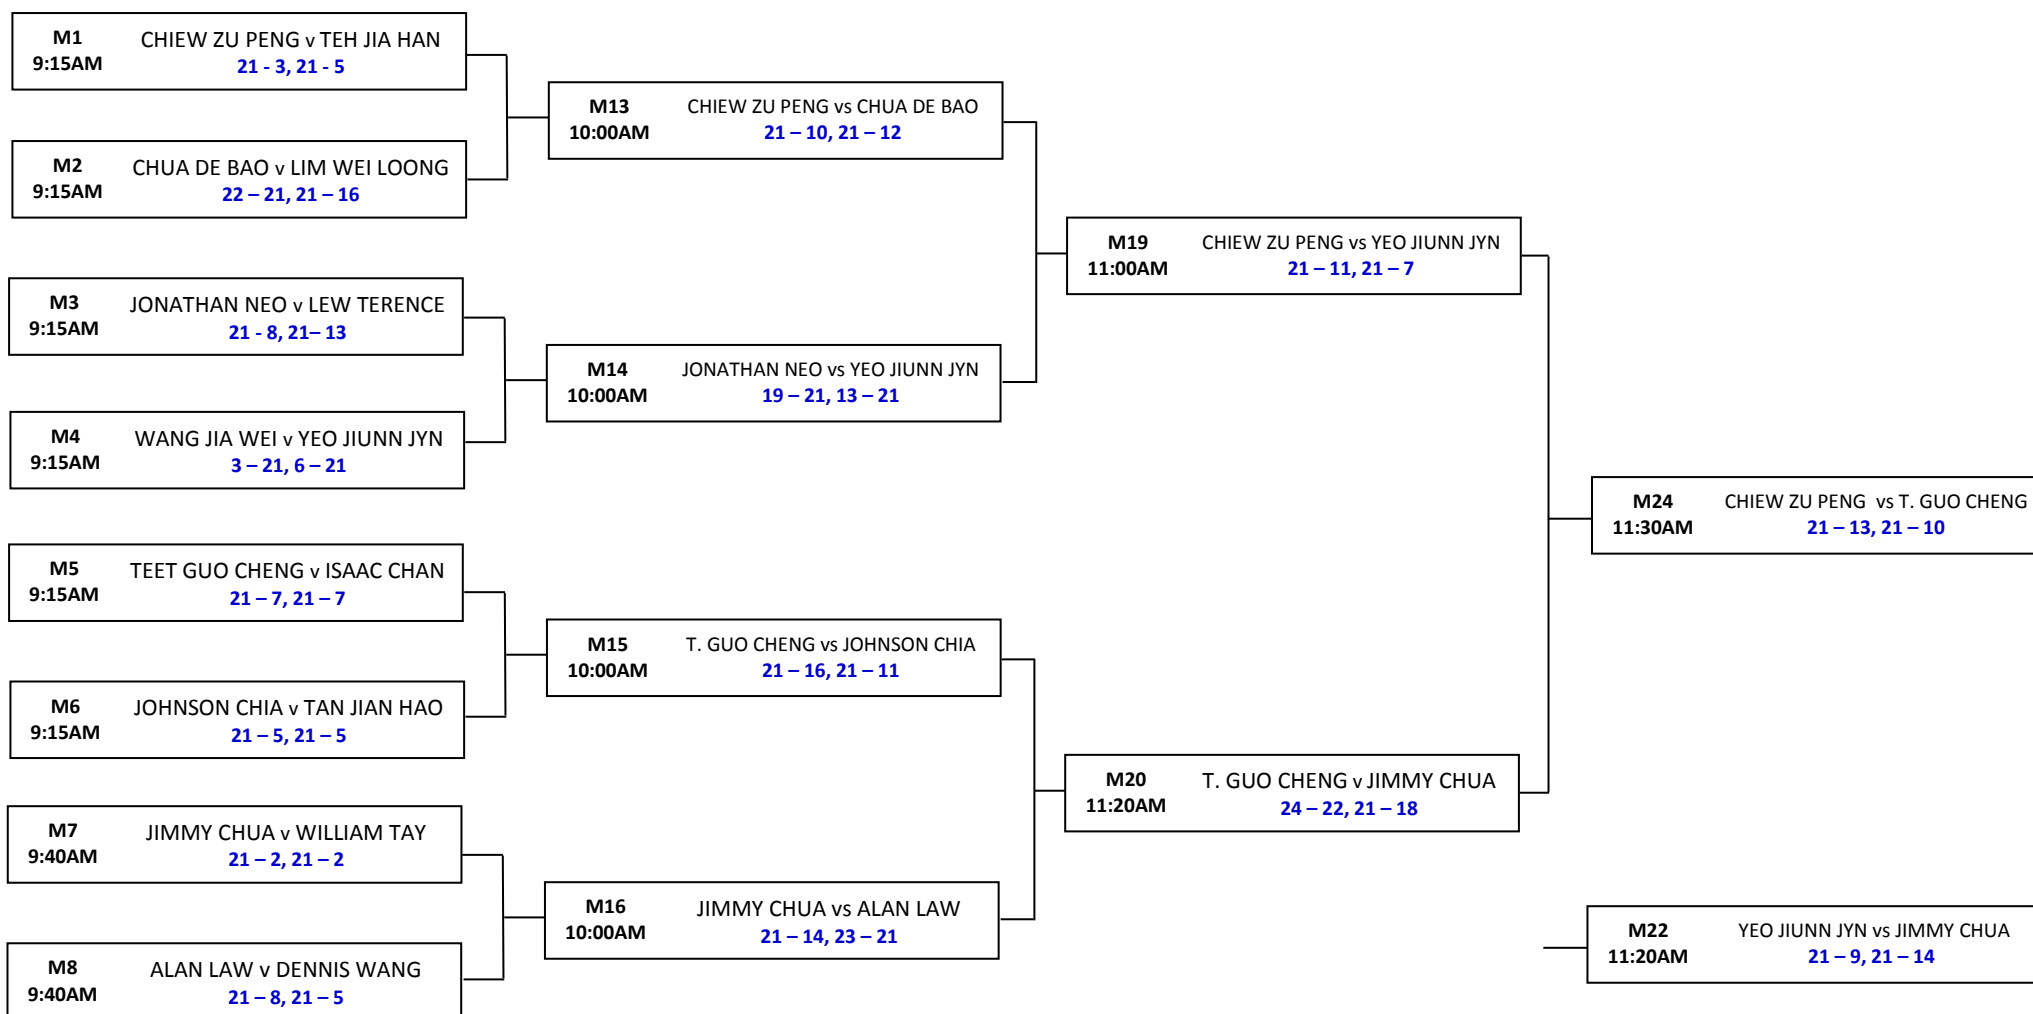

* Time slots are subject to the player(s) advancing to the next stage. The player(s) will be called upon by the liaison officers at least five (5) minutes before the match begins. Failure to report will result in walkover.