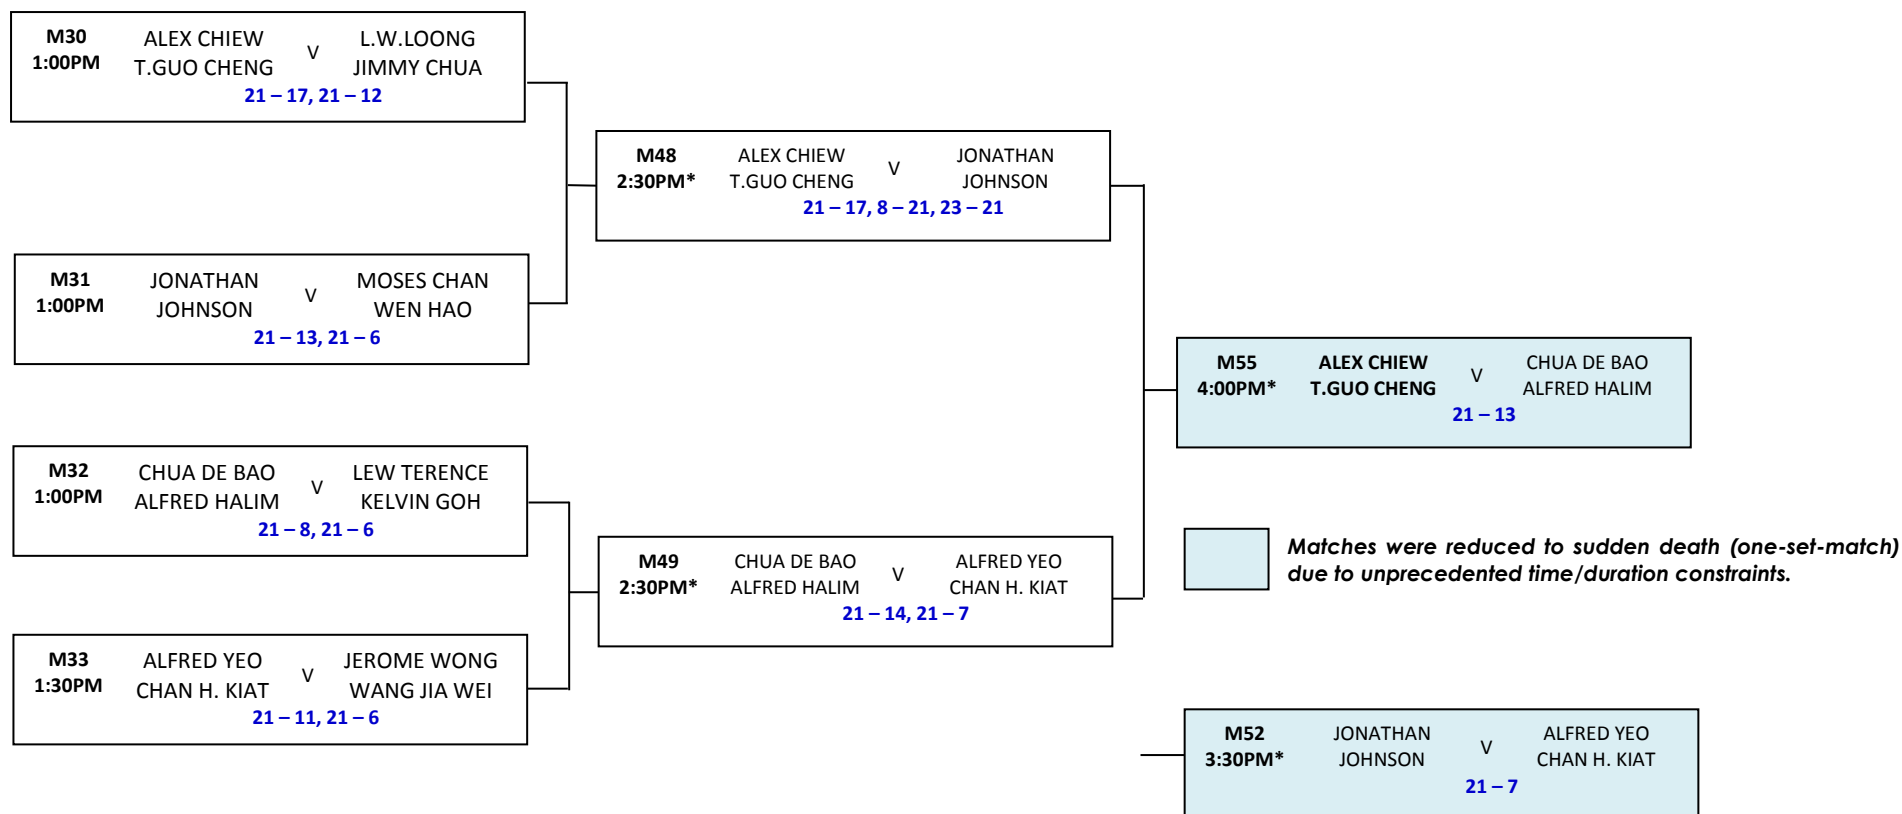

# OFFICIAL FIXTURES (BADMINTON) WOMEN DOUBLES

**GOLD = Rachel Koh/Clydia Tan**   **SILVER = Lim Jo Lene/Tan Wei Ling**   **BRONZE = Tina Tan / Lilian Lim**

\* Time slots are subject to the player(s) advancing to the next stage. The player(s) will be called upon by the liaison officers at least five (5) minutes before the match begins. Failure to report will result in walkover.

# OFFICIAL FIXTURES (BADMINTON) MEN DOUBLES

**GOLD = Alex Chiew / Teet Guo Cheng**    **SILVER = Chua De Bao / Alfred Halim**    **BRONZE = Jonathan Neo / Johnson Chia**

\* Time slots are subject to the player(s) advancing to the next stage. The player(s) will be called upon by the liaison officers at least five (5) minutes before the match begins. Failure to report will result in walkover.