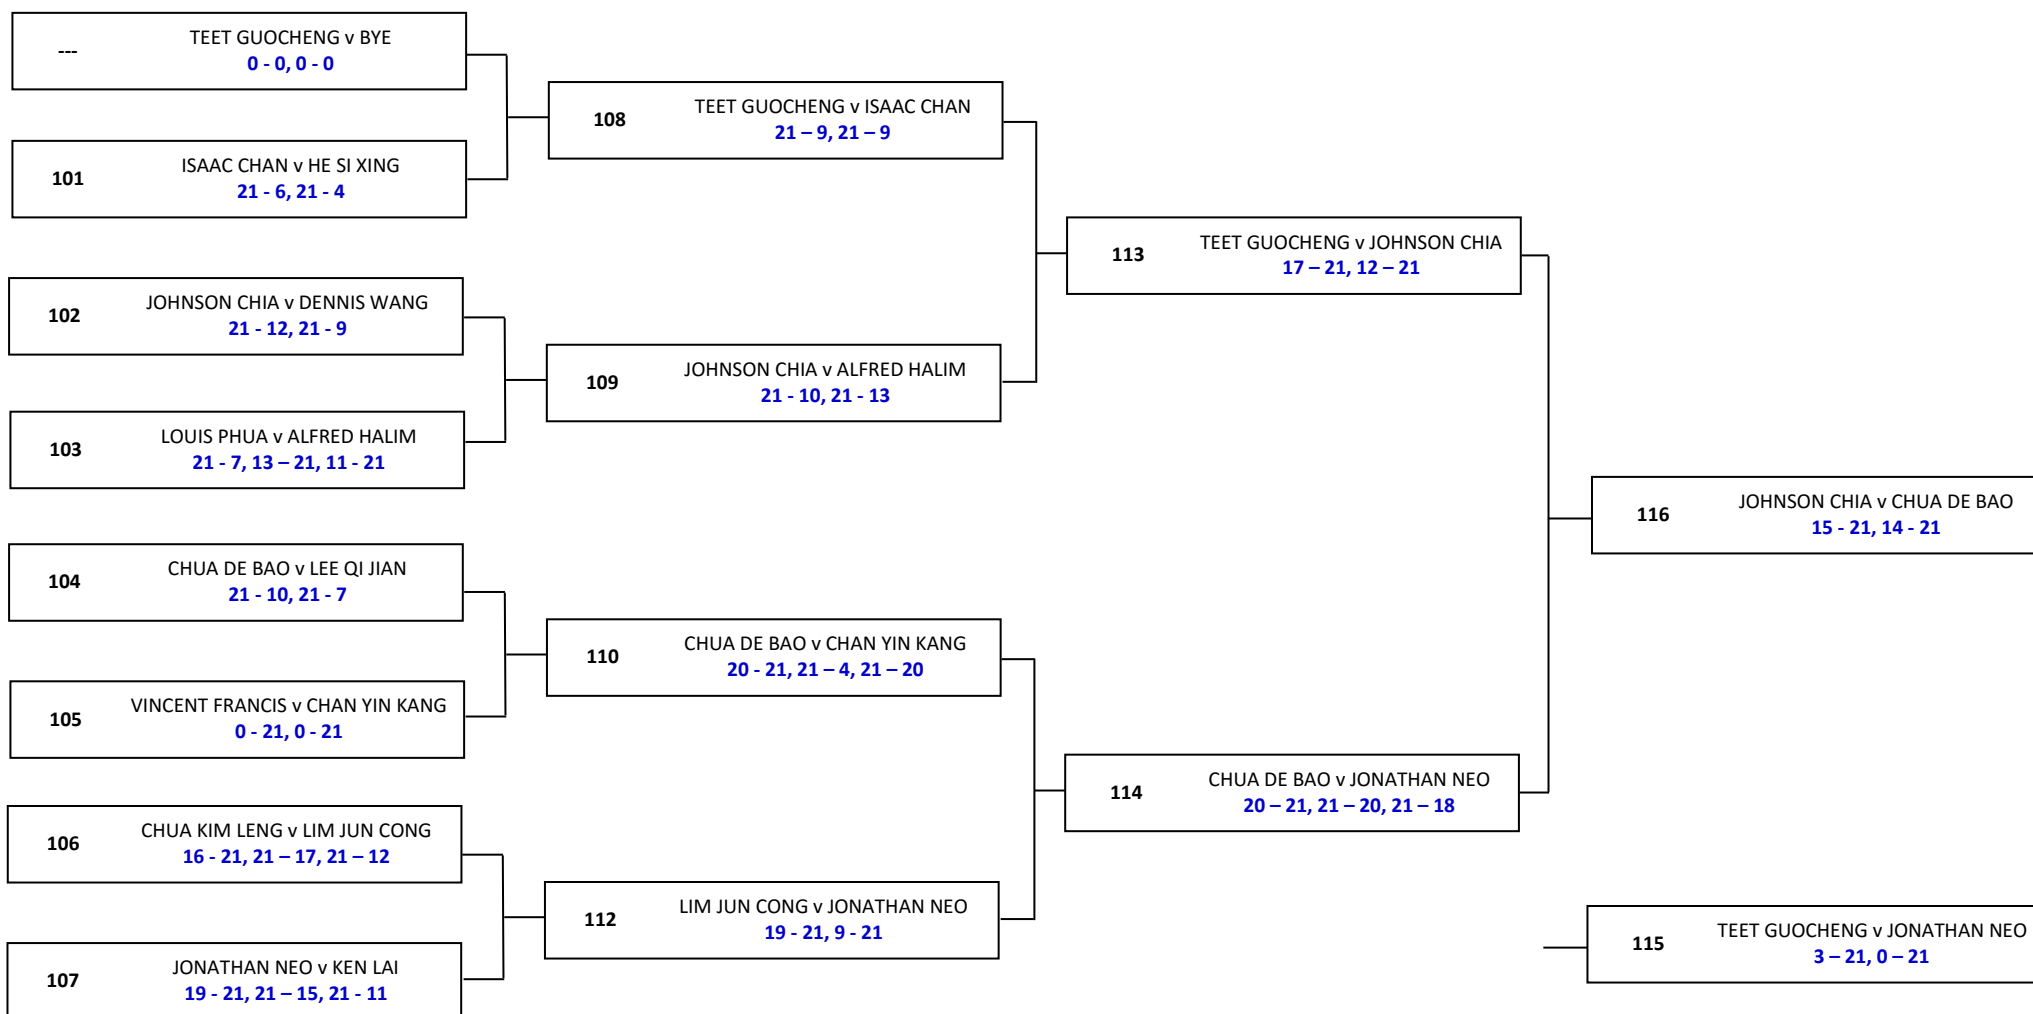

GOLD: CHUA DE BAO   **SILVER:** JOHNSON CHIA   **BRONZE:** JONATHAN NEO